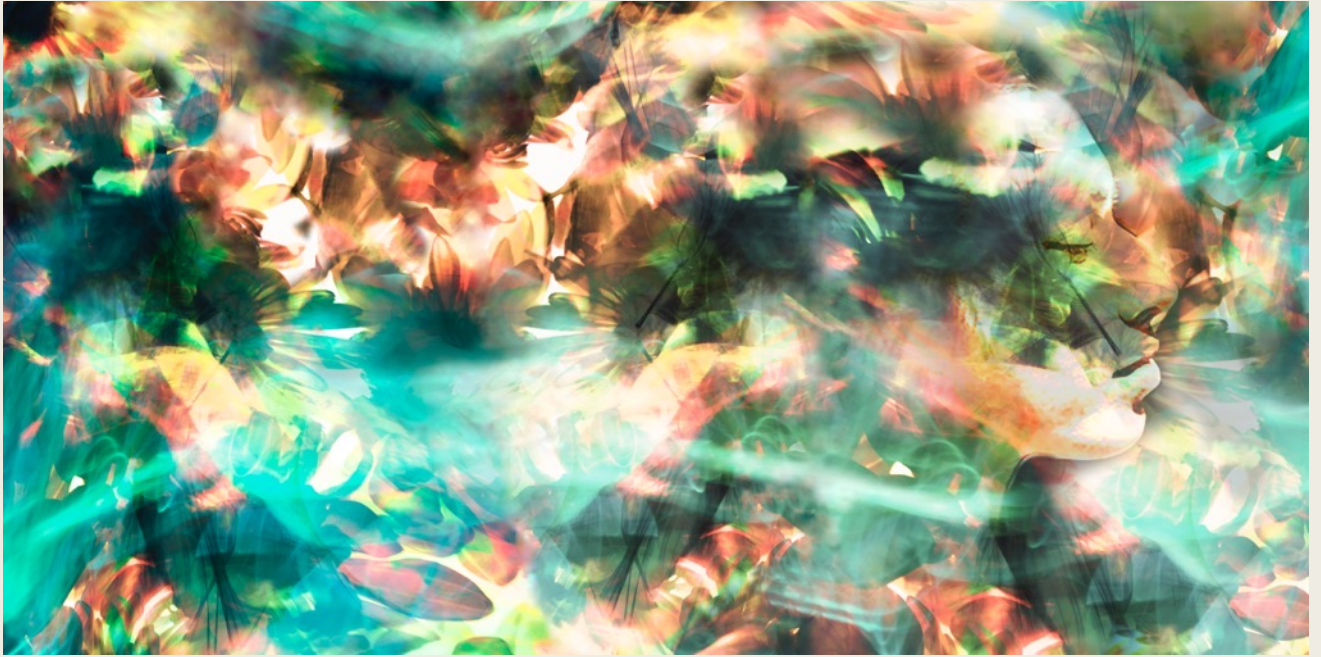

The image features two large, thick black L-shaped brackets. One is positioned in the top-left corner, and the other is in the bottom-right corner. They are oriented towards each other, framing the central text.

Student Work

Salvatore Privitera

Junior
2022
Long Term Project

Junior
2022
Long Term Project

Sophomore
2021
Product Photography - Reflective Surface

Sophomore
2020
Color Photography

Junior
2022
Composite and Blending Modes